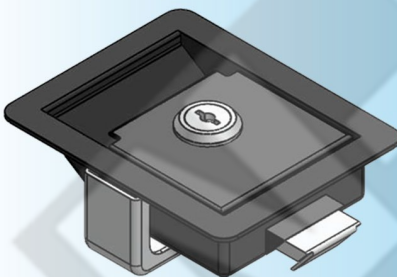

For Product Step File or 3D Model Send a Request Mail To info@nrack.com

Photo View

3D Rendered View

CP - 05A

- Material: Steel
- Finish: Black Powder Coated

CUT OUT