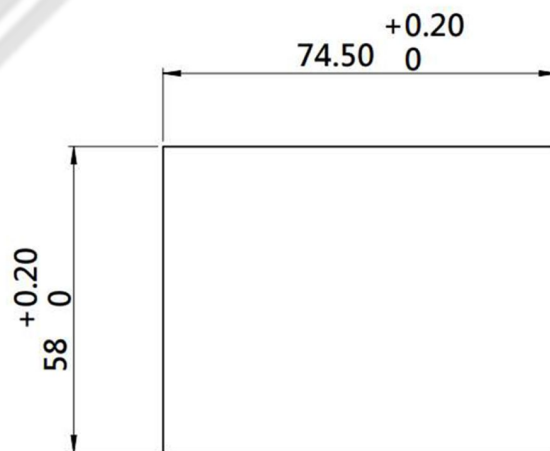

For Product Step File or 3D Model Send a Request Mail To info@nrack.com

Photo View

3D Rendered View

CP - 05A

- Material: Steel
- Finish: Black Powder Coated

CUT OUT