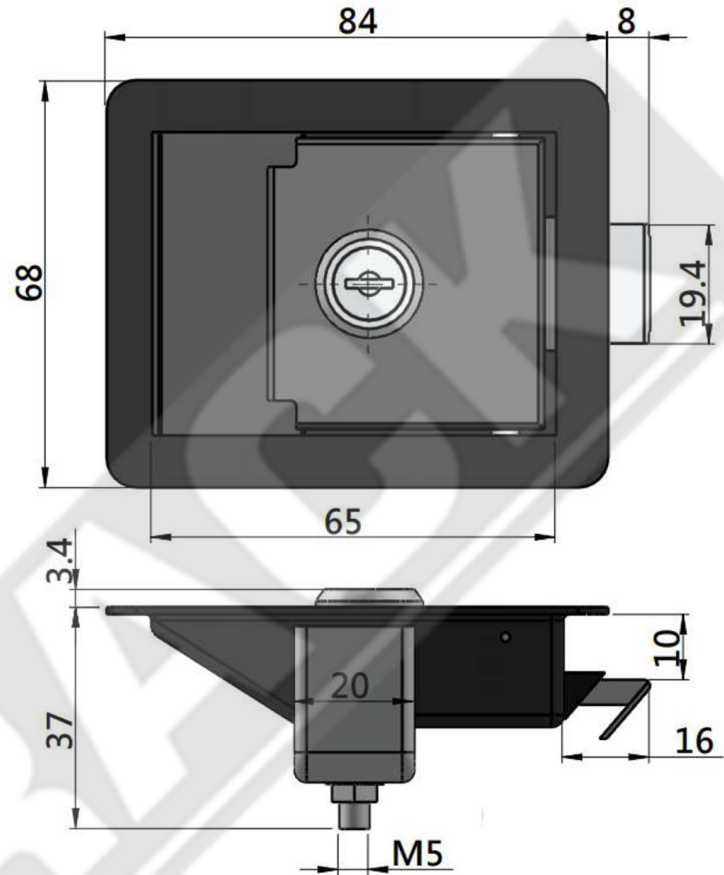

For Product Step File or 3D Model Send a Request Mail To info@nrack.com

Photo View

3D Rendered View

CP - 05A

- Material: Steel
- Finish: Black Powder Coated

CUT OUT